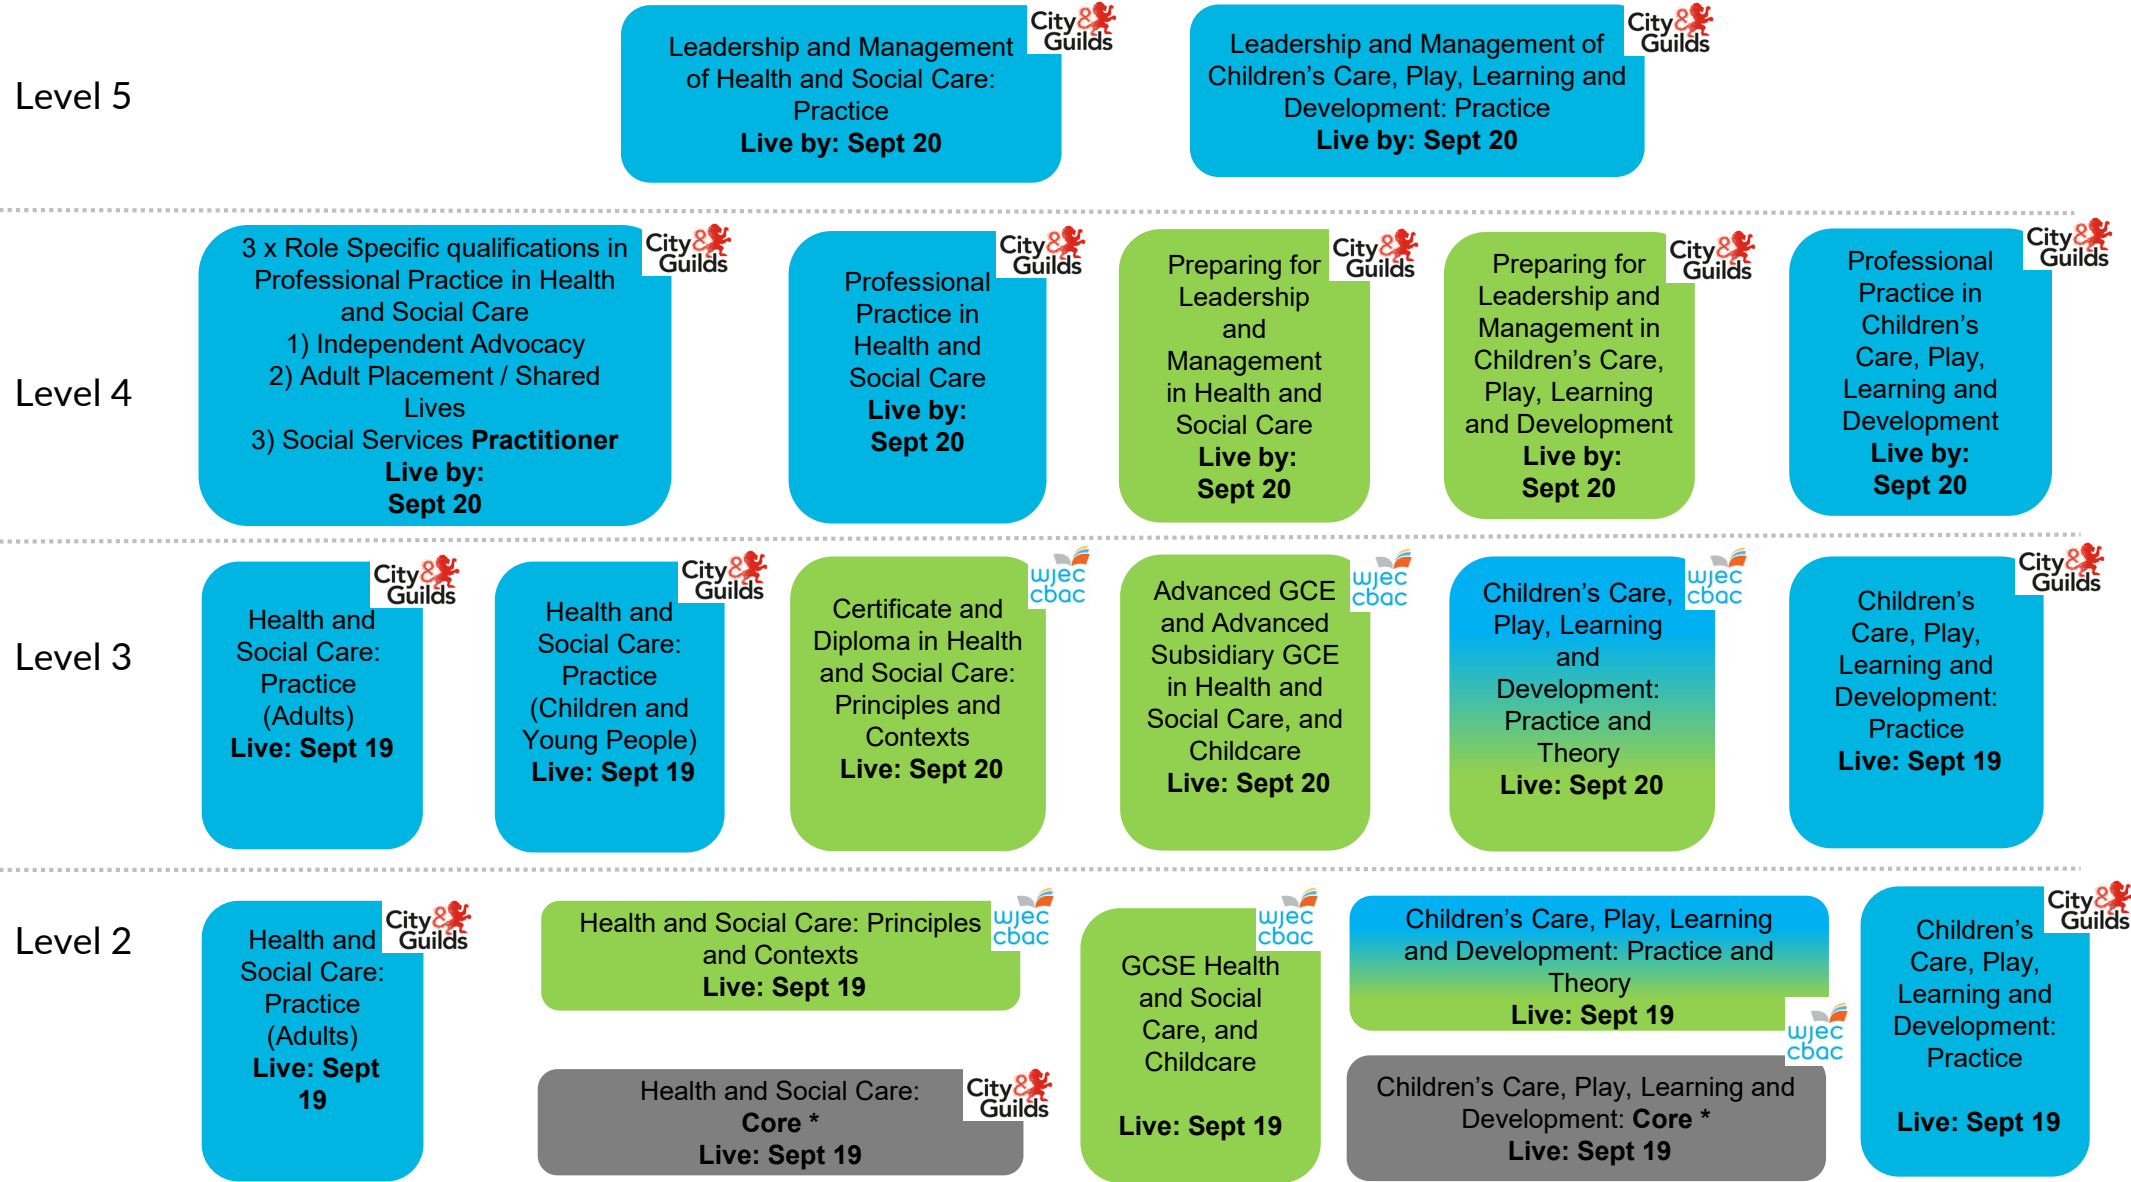

The suite of qualifications

Key

Practice based

Knowledge based

* It is recommended the Core qualification to be taken before or alongside Level 2 or Level 3

 Offered by City & Guilds

 Offered by WJEC